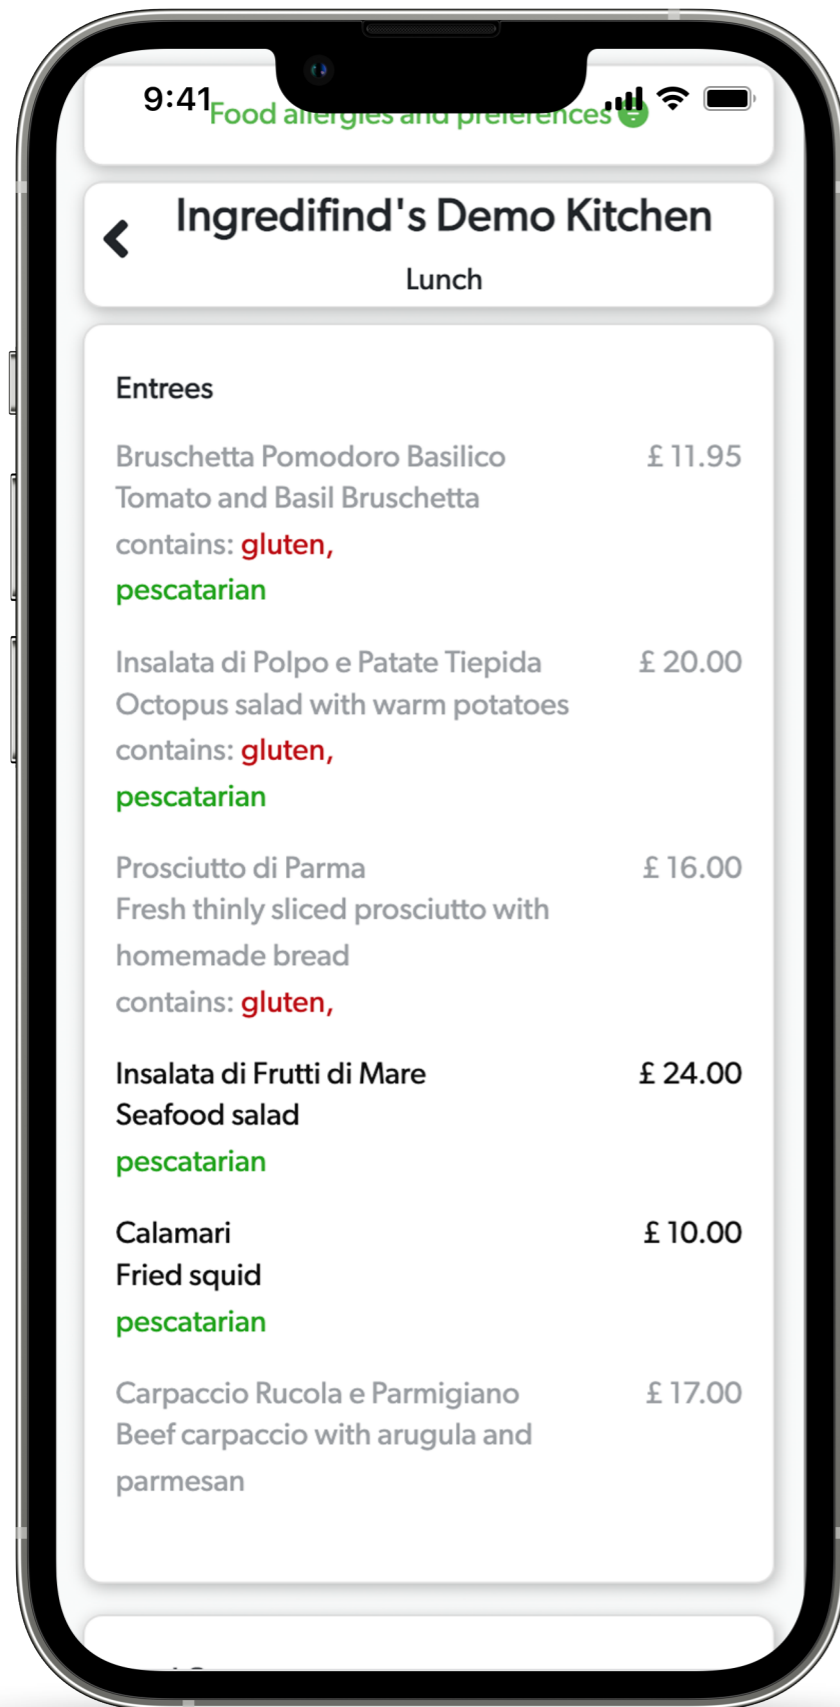

# Why there's nothing quite like **Ingredifind**

Ingredifind was built with one focus - for menus to be more than a collection of dishes. Above all, **Ingredifind** menus are simple, seamless, and informative, making the restaurant a safe place to eat.

# Showcase your restaurant

Show customers you care

Attract nearby customers

Express your brand