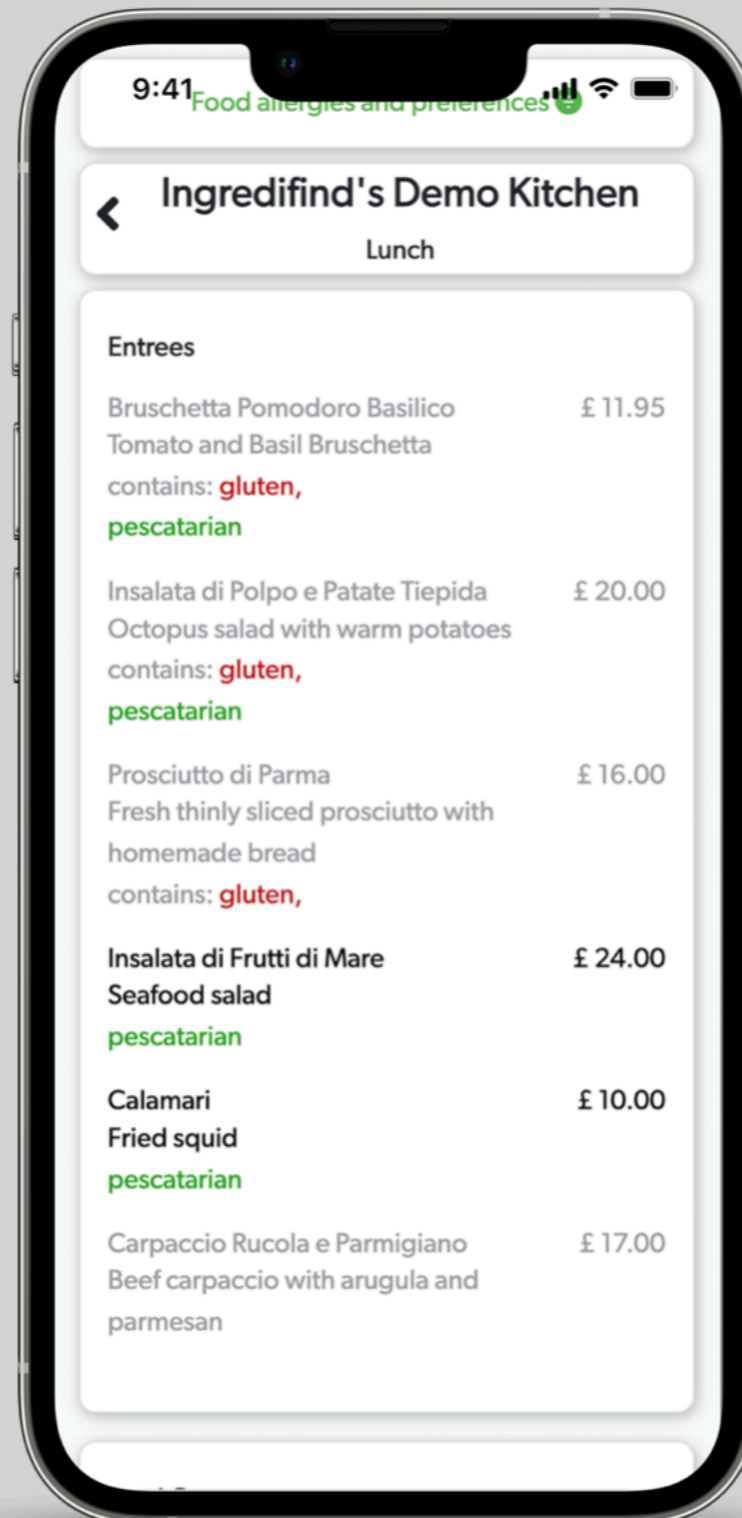

Filtered for customers

Provide a personalized menu

Filter by allergens