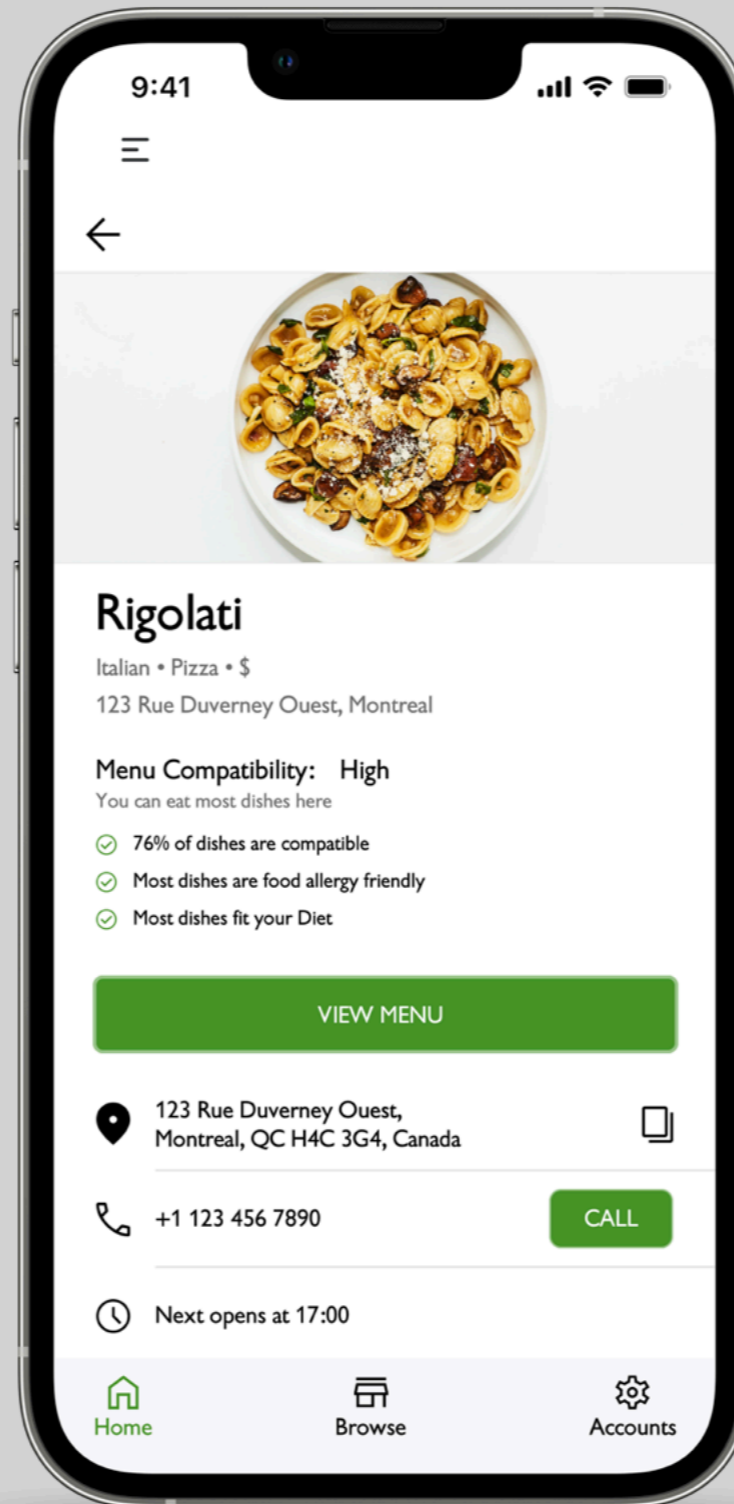

# Why there's nothing quite like **Ingredifind**

Ingredifind was built with one focus - for menus to be more than a collection of dishes. Above all, **Ingredifind** menus are simple, seamless, and informative, making the restaurant a safe place to eat.

# Showcase your restaurant

Show customers you care

Attract nearby customers

Express your brand