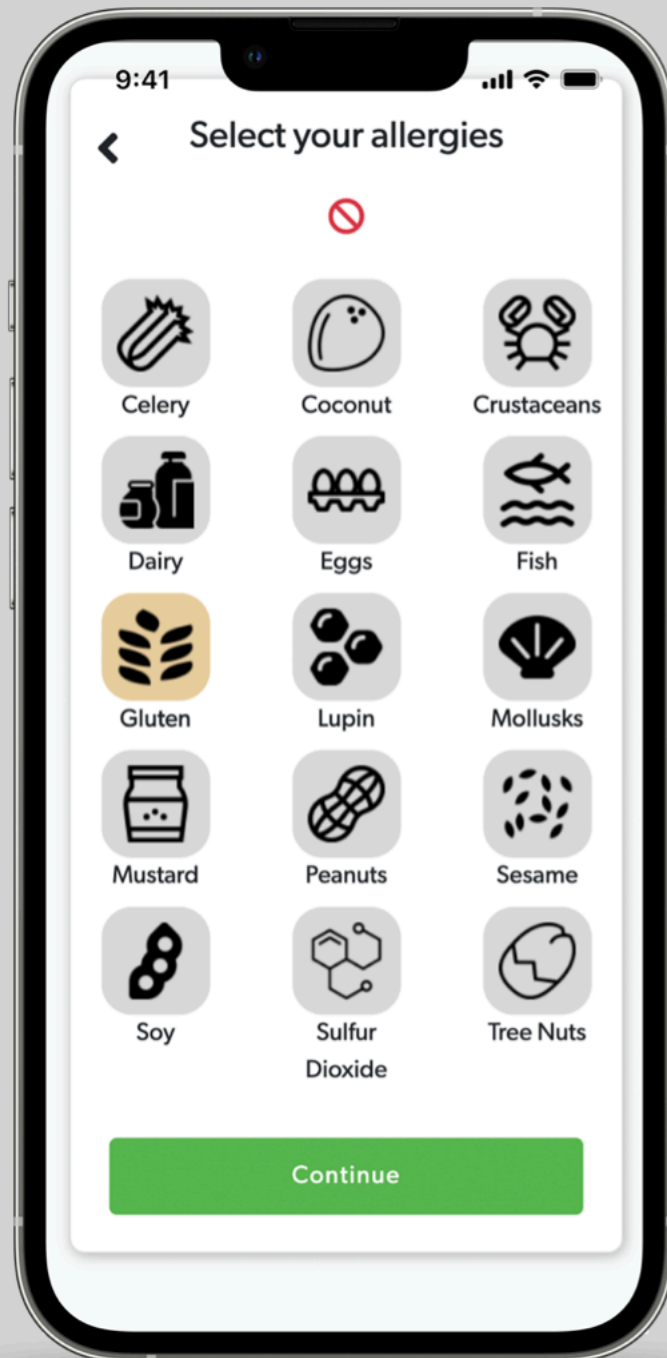

# Why there's nothing quite like **Ingredifind**

Ingredifind was built with one focus - for menus to be more than a collection of dishes. Above all, **Ingredifind** menus are simple, seamless, and informative, making the restaurant a safe place to eat.

# Showcase your restaurant

Show customers you care

Attract nearby customers

Express your brand

# Filtered for customers

Provide a personalized menu

Filter by allergens

Filter by dietary preferences