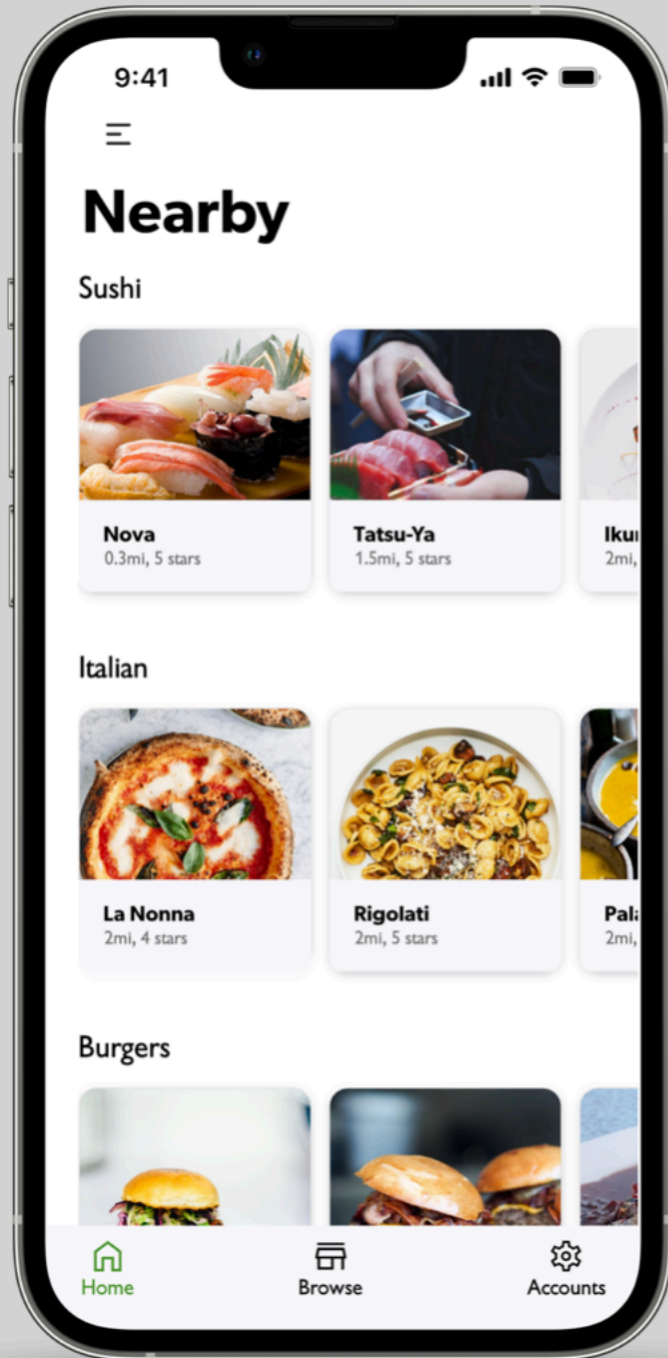

# Why there's nothing quite like **Ingredifind**

Ingredifind was built with one focus - for menus to be more than a collection of dishes. Above all, **Ingredifind** menus are simple, seamless, and informative, making the restaurant a safe place to eat.

# Showcase your restaurant

Show customers you care

Attract nearby customers

Express your brand